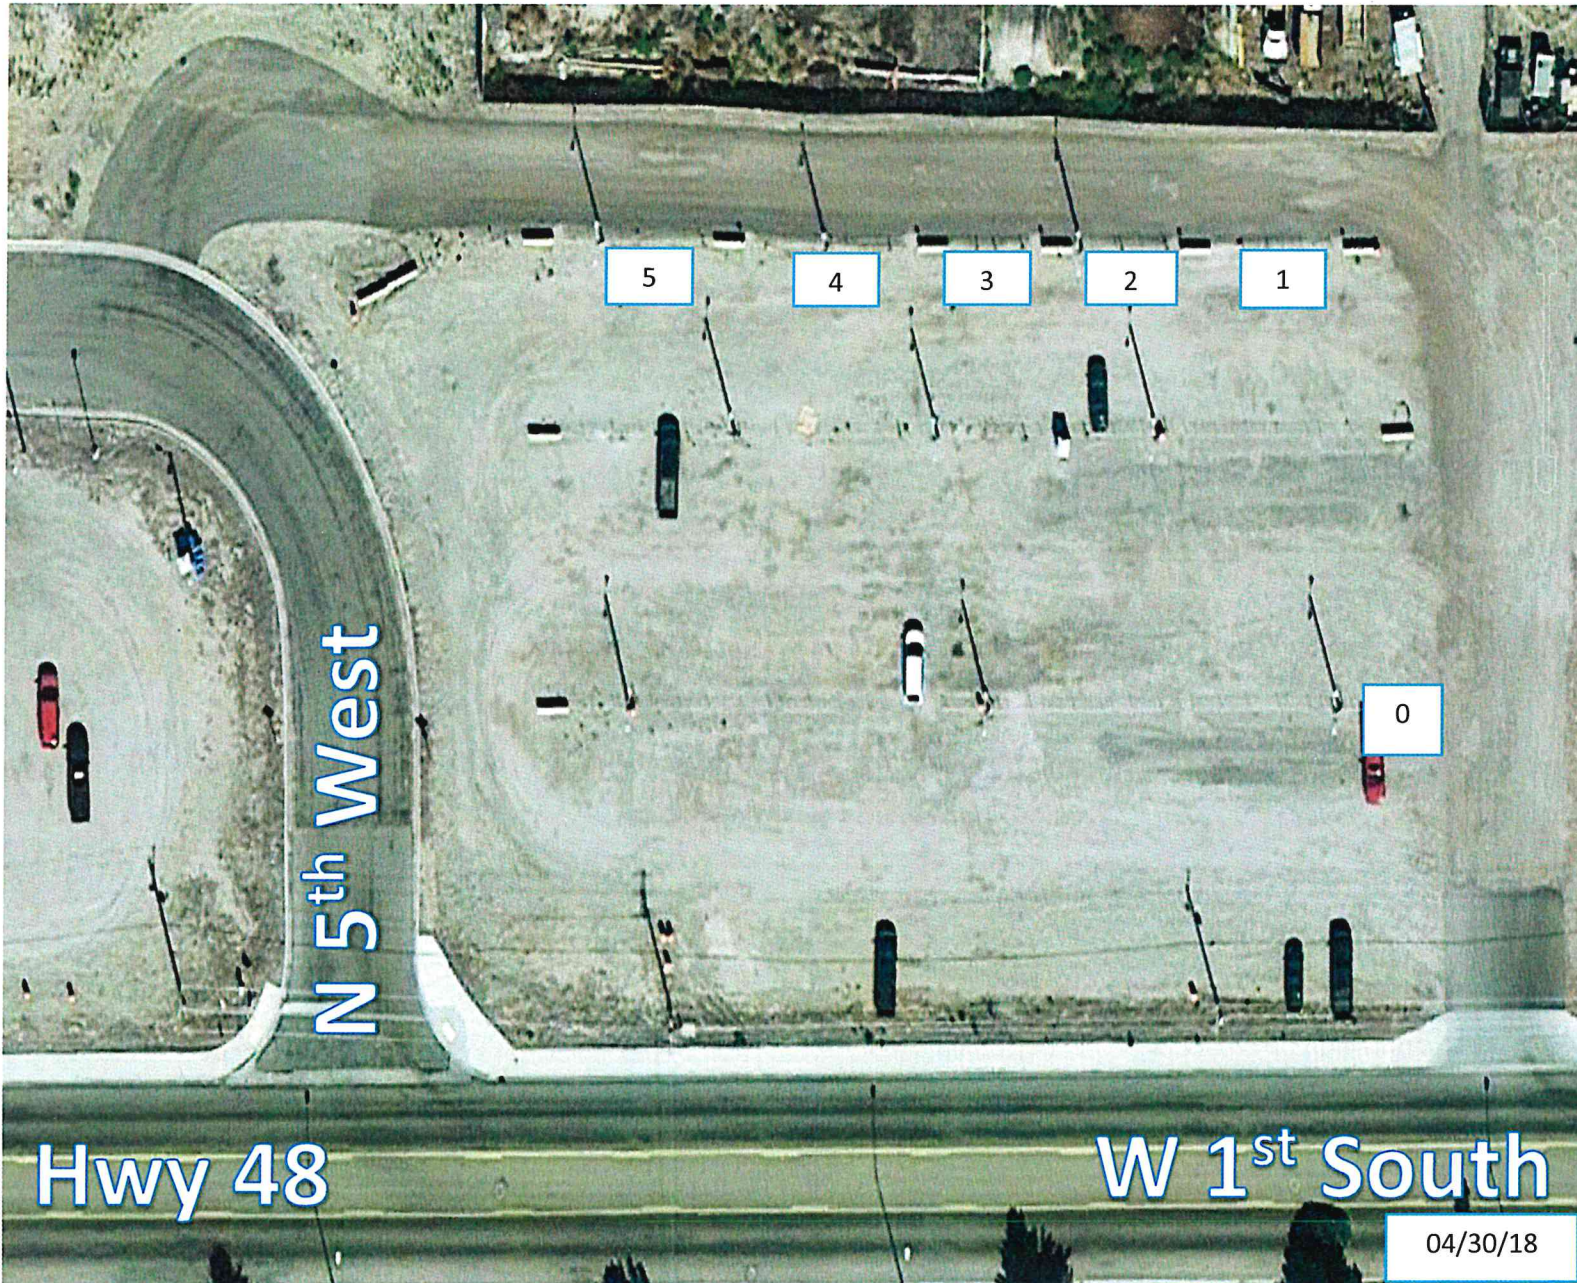

Rigby Park-n-Ride

520 West 1st South Rigby, Idaho 83442

Loading Positions

Load Point 0

NRF Rt. 553 4:56 am
INTEC/CFA Rt. 502 5:20 am

Load Point 1

Load Point 2

MFC Rt. 570 5:40 am

NRF Rt. 583 1:10 pm (M-Th)

Load Point 3

Load Point 4

ATR/CFA Rt. 504 5:20 am
SMC Rt. 512 5:42 am

Load Point 5

04/30/18