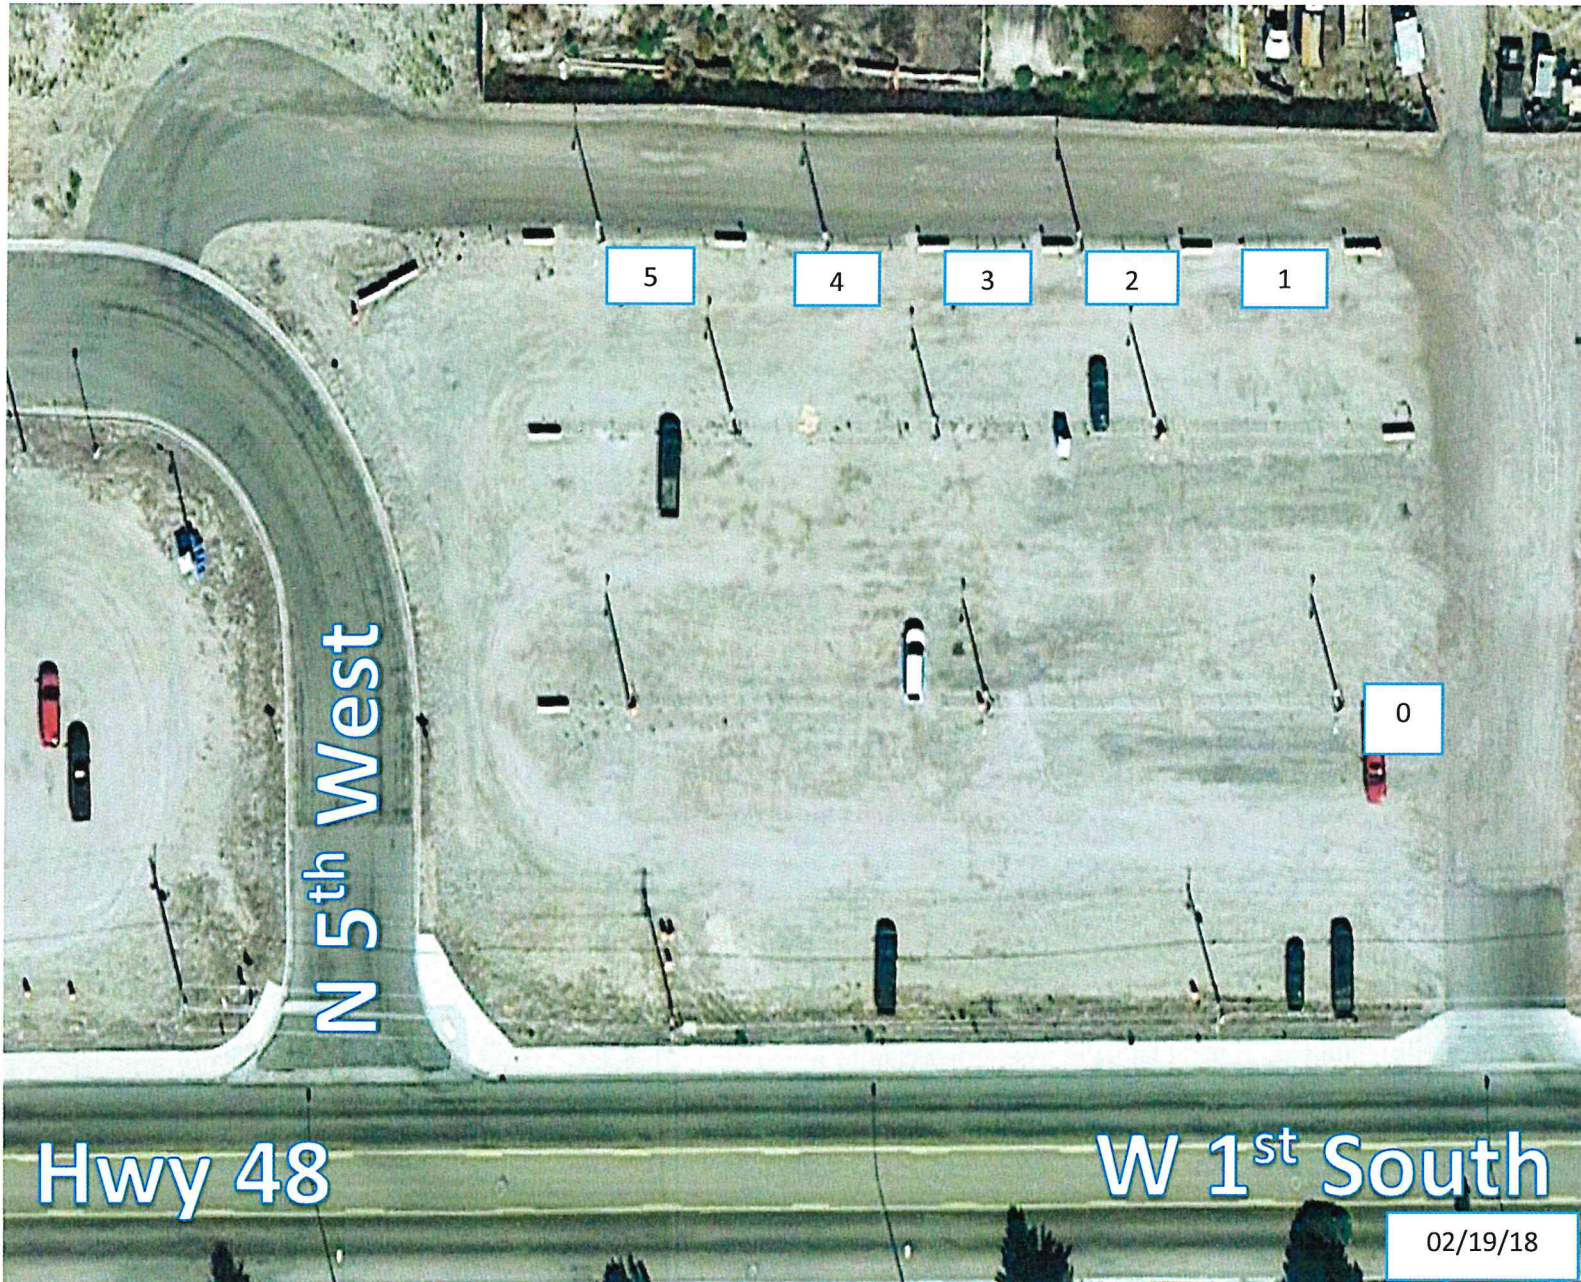

# Rigby Park-n-Ride

520 West 1st South Rigby, Idaho 83442

## Loading Positions

### Load Point 1

### Load Point 5