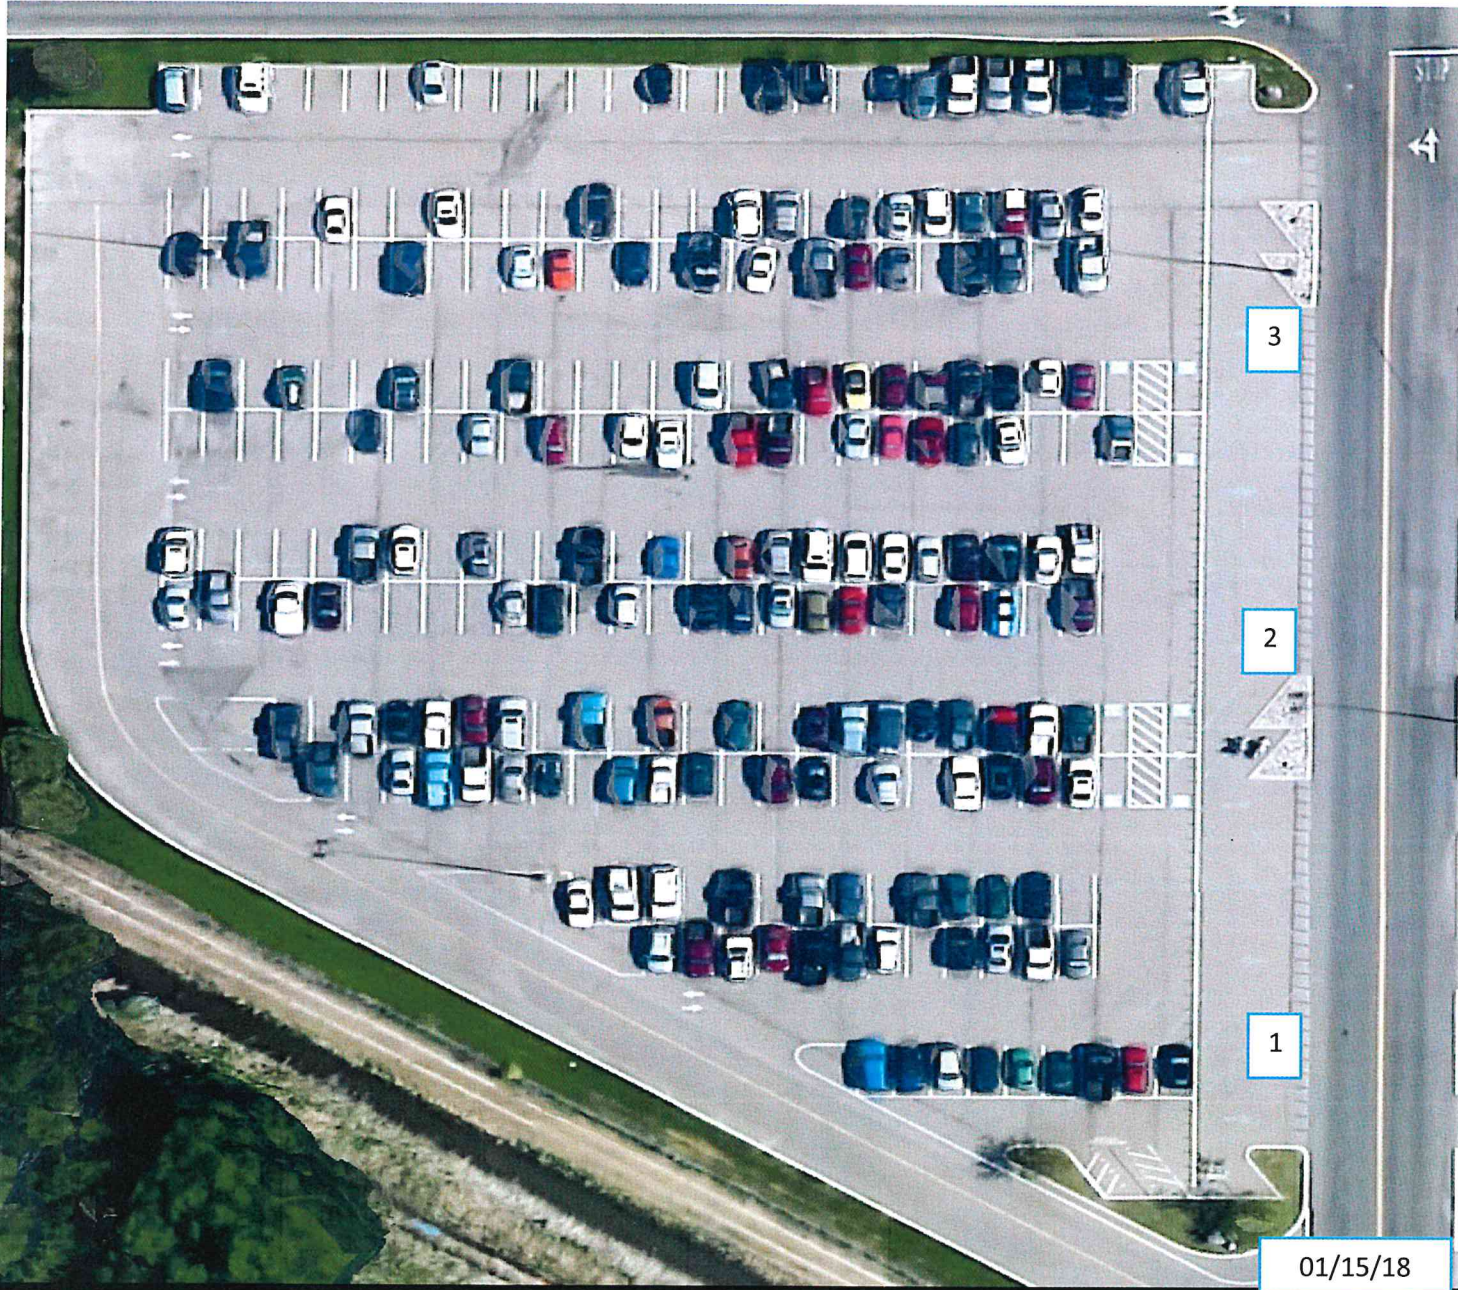

Pocatello Park-n-Ride

4155 Yellowstone Hwy. Chubbuck, Idaho 83202

Loading Positions

Load Point 1

MFC Shift Rt. 222 5:00 am (M-Th)
MFC Shift Rt. 222 5:15 am (F-Su & hol)
MFC Rt. 221 5:32 am

MFC Shift Rt. 222 5:15 pm
(Daily & holidays)

Load Point 2

NRF Rt. 209 4:40 am
NRF Shift Rt. 203 5:06 am
(Sa-Su & holidays)
NRF Rt. 208 5:11 am
INTEC Rt. 202 5:30 am

NRF Swing Rt. 203 1:16 pm (M-Th)
NRF Shift Rt. 203 5:06 pm
(Daily & holidays)

Load Point 3

BEA/Fluor Express Rt. 219 5:05 am (M-Th)
BEA/Fluor Shift Rt. 213 5:25 am
(F-Su & holidays)
ATR Rt. 212 5:30 am

All CFA Shuttles 12:15 pm (M-Th)
BEA/Fluor Shift Rt. 213 5:25 pm
(Daily & holidays)

01/15/18