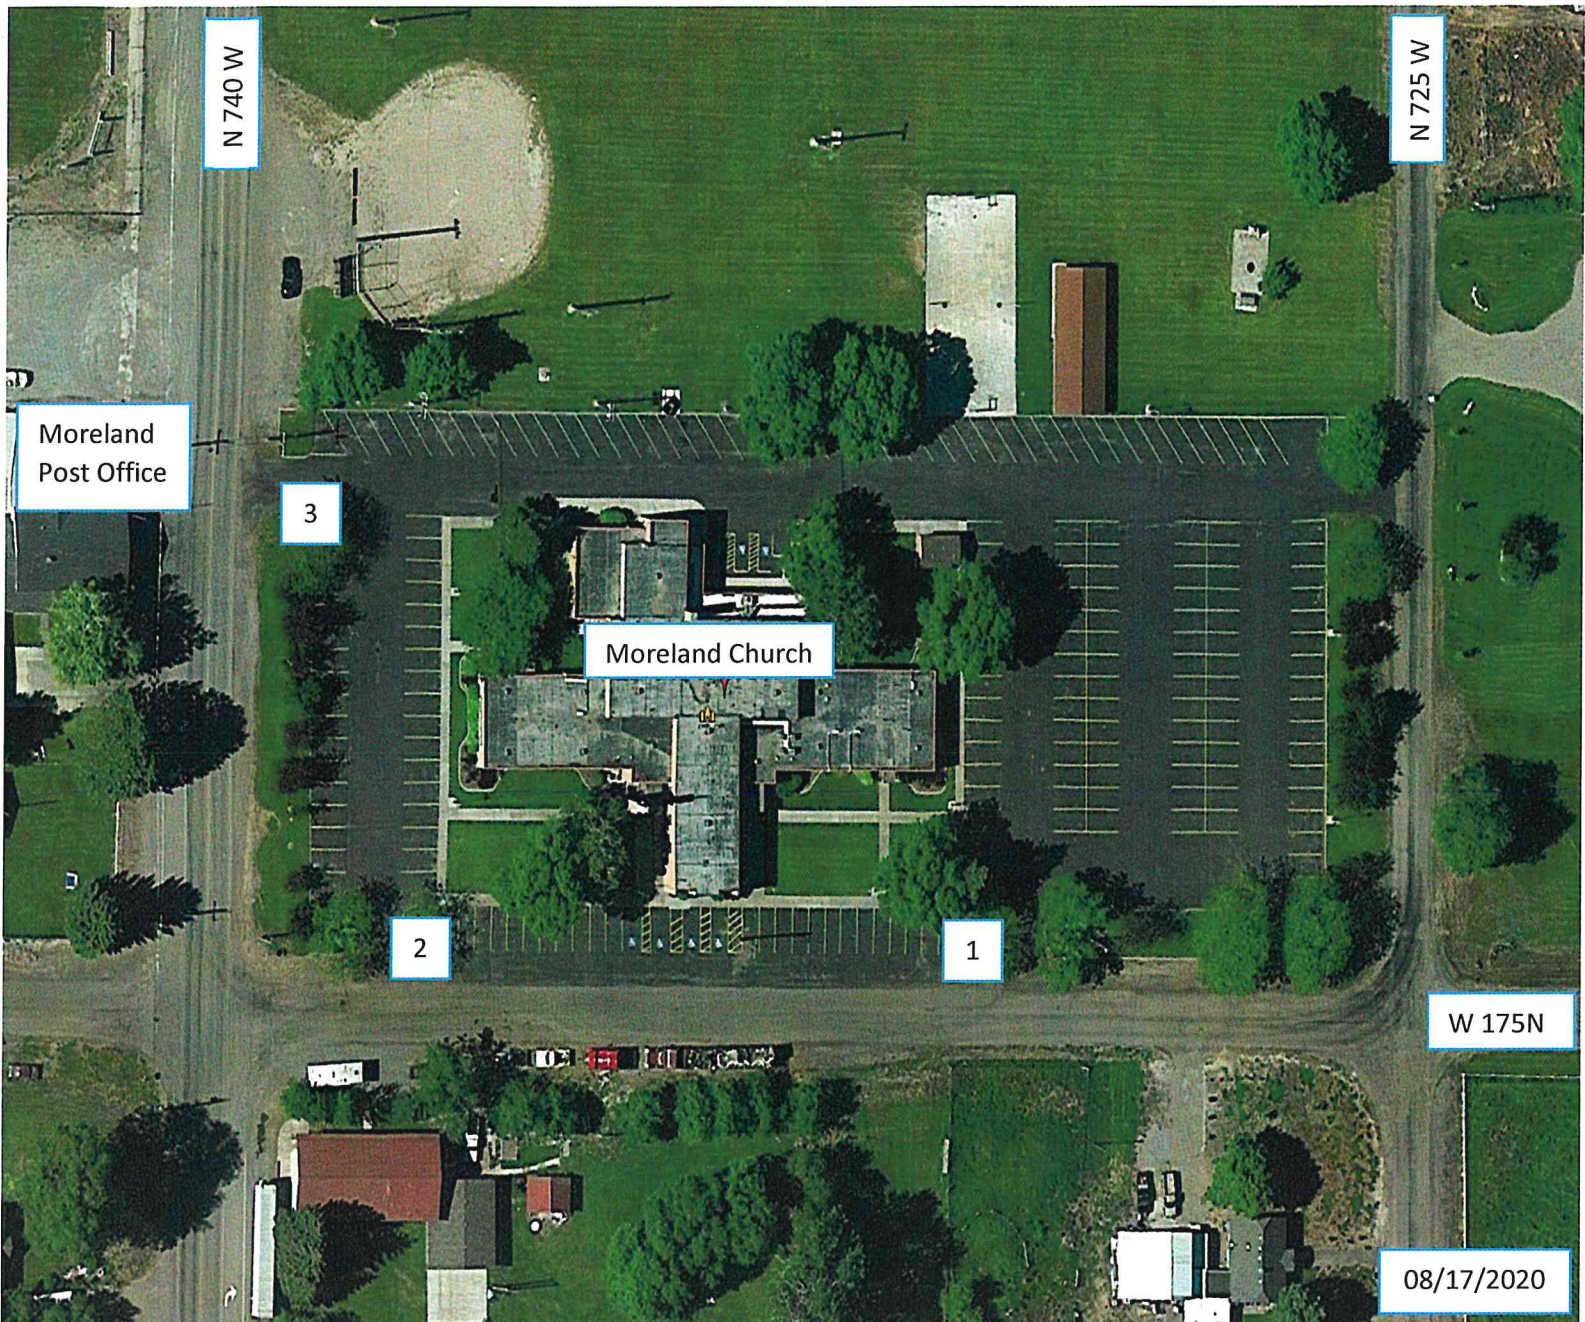

# Moreland Church Park-n-Ride 732 W 175 N Blackfoot, Idaho 83221

## Load Positions

**Load Point 1**  
No bus service at this time.

**Load Point 2**

**Load Point 3**