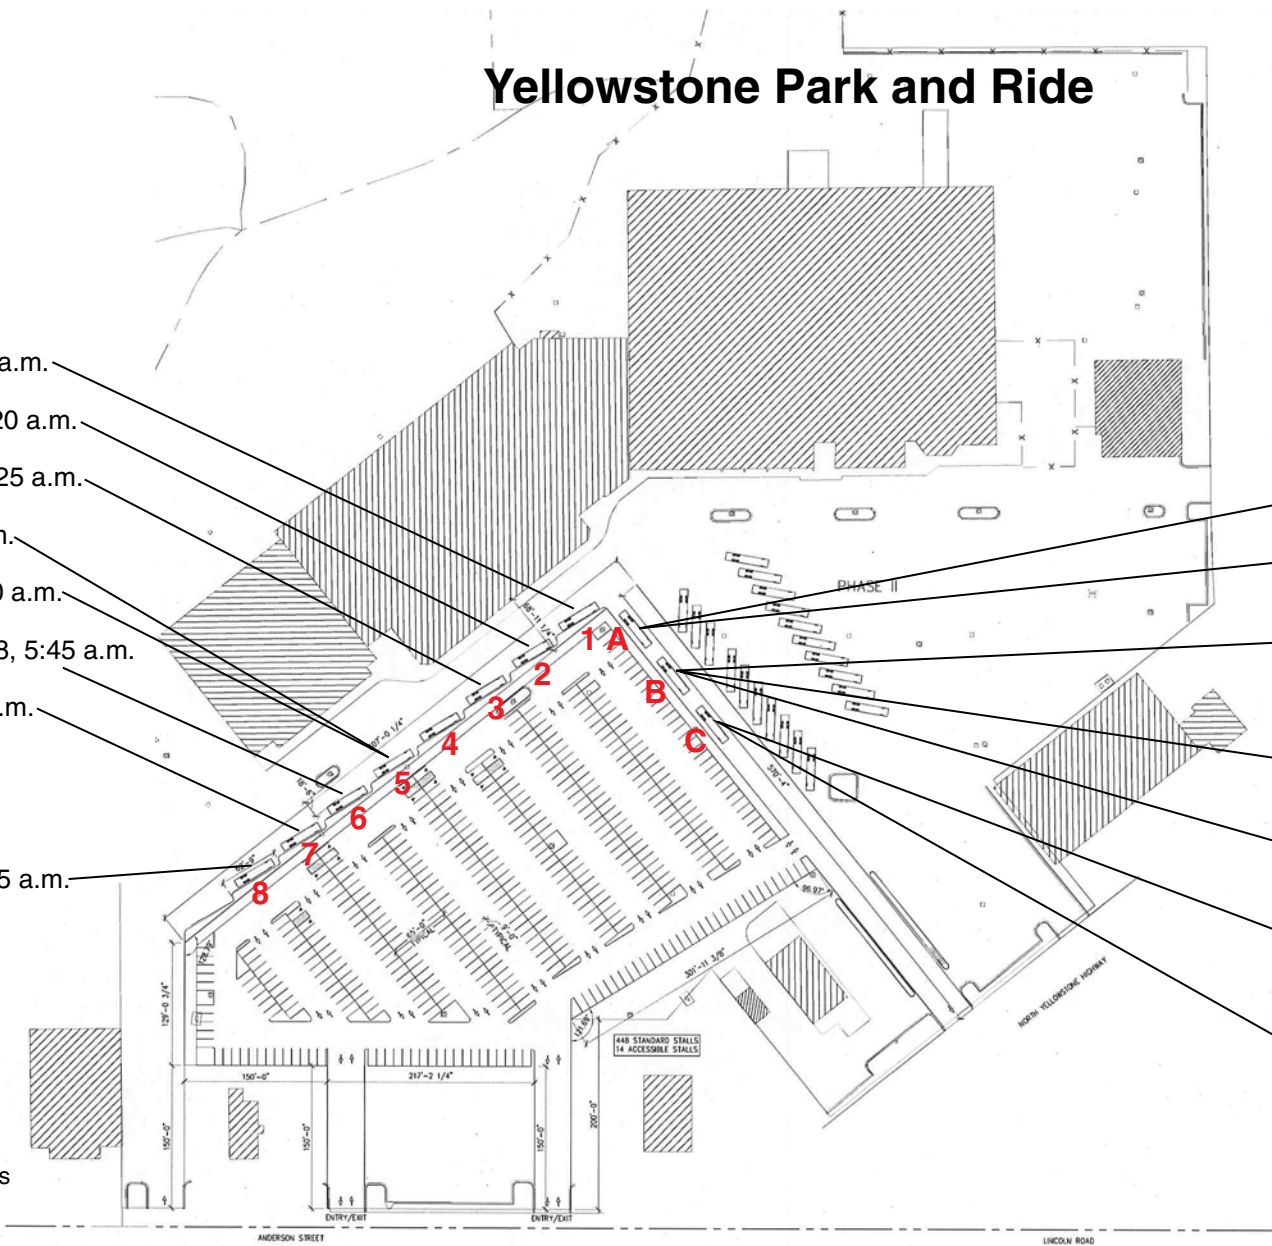

12/9/2013

Yellowstone Park and Ride

ATR Rt. 32, 5:20 a.m.

INTEC Rt. 32, 5:20 a.m.

RWMC Rt. 33, 5:25 a.m.

MFC +1, 5:00 a.m.

INTEC Rt. 9, 5:40 a.m.

CFA/RWMC Rt. 8, 5:45 a.m.

ATR Rt. 4, 5:45 a.m.

MFC Rt. 109, 6:05 a.m.

Shuttles (Pickup/Dropoff)

NRF Rt. 58 4:34 a.m. Mon-Fri

NRF Rt. 50 5:07 a.m. Mon-Fri

AMWTP Rt. 34, 5:15 a.m.

MFC Rt. 125, 5:35 a.m.

Mon.-Thurs.

MFC Rt. 125, 5:50 a.m.

Fri, Sat, Sun, & Holidays

MFC Rt. 125, 5:50 p.m.

Daily (Including Holidays)

CFA/ATR/INTEC Rt. 31

Shift Bus 5:30 a.m.

Fri, Sat, Sun, & Holidays

CFA/ATR/INTEC Rt. 31

Shift Bus 5:30 p.m.

Daily (Including Holidays)

*RWMC passengers
will transfer to
Rt. 11 at CFA

0 30' 60' 120'
SCALE: 1" = 60'-0"